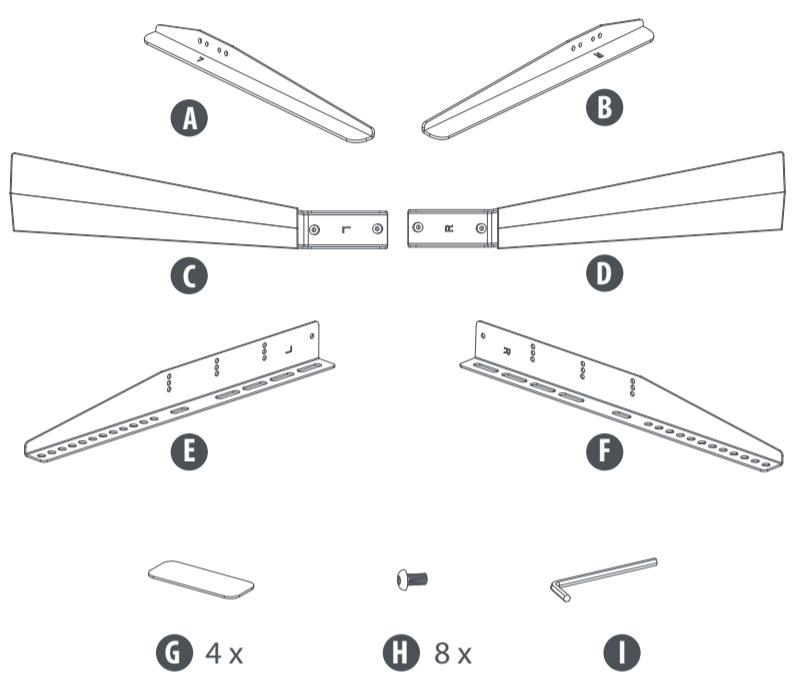

Universal
800 x 400 max

- M-A 4 x M6x14mm
- M-B 4 x M8x16mm
- M-C 4 x M6x30mm
- M-D 4 x M8x35mm
- M-E 4 x D8mm
- M-F 4 x ø15xø8x5mm
- M-G 4 x ø15xø8x15mm

Universal Electronics BV - Europe & International
P.O. Box 3332, 7500 DH Enschede
The Netherlands
WM2870
71471
RDN-1150323

<http://www.oneforall.com/documents>

START

1 To assemble the left TV bracket (A), follow step 1-3. To assemble the right TV bracket (B), repeat step 1-3.

2 **CAUTION:** To attach the TV bracket, please use the middle mounting hole ONLY